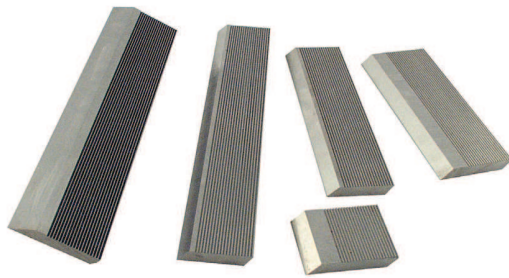

COUTEAUX CRANTES

SERRATED BACK KNIVES - GEZAHNTE MESSER
CUCHILLAS CORRUGADAS - COLTELLI DENTELLATI

Composition chimique

Chemical composition
Chemische Zusammensetzung
Composición química
Composizione chimica

Dureté

Hardness
Härte
Durezza
Durezza

	C	Si	Mn	P	S	Cr	Mo	V	W
HSS	0.85	0.4	0.7	0.03	0.03	4	8.5	2	6
HM	MG 18								

DS	59 +/- 2	HRc
HSS 18%	62 +/- 2	HRc
HM	1680	HV10

HSS

L	H x e 40 x 8	H x e 50 x 8	H x e 60 x 8	H x e 70 x 8
40	FERS0824	FERS0842	FERS0860	FERS0878
60	FERS0826	FERS0844	FERS0862	FERS0880
80	FERS0828	FERS0846	FERS0864	FERS0882
100	FERS0830	FERS0848	FERS0866	FERS0884
130	FERS0832	FERS0850	FERS0868	FERS0886
150	FERS0833	FERS0851	FERS0869	FERS0887
180	FERS0835	FERS0853	FERS0871	FERS0889
210	FERS0837	FERS0855	FERS0873	FERS0891
230	FERS0838	FERS0856	FERS0874	FERS0892
260	FERS0839	FERS0857	FERS0875	FERS0893
500	FERS0840	FERS0858	FERS0876	FERS0894
650	FERS0841	FERS0859	FERS0877	FERS0895